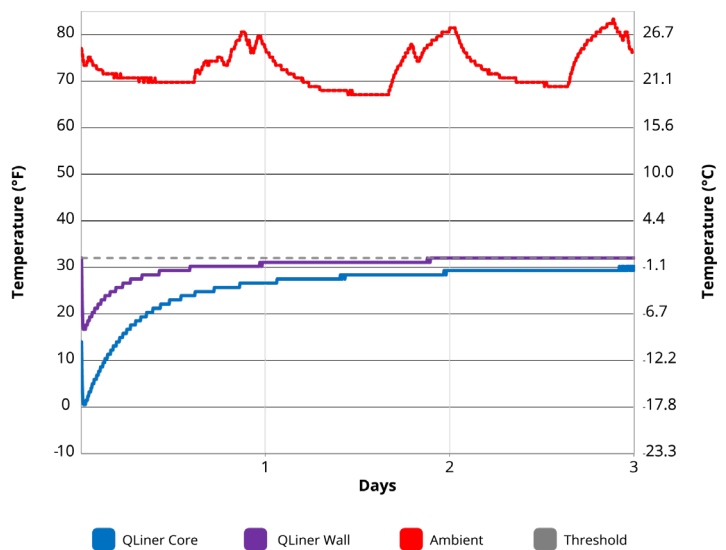

Freezing

Multi-layer protection keeps goods above freezing, even for extended periods.

Specifications

Outer Substrate

Clear Polyester Film

Inner Substrate

Unique Polyester Fiber Insulation

The QLiner Difference

Actual data of temperature fluctuations on goods protected by QLiner, in real world conditions*.

* Controlled test using frozen proteins (chicken breasts & beef steaks) and a 2" QLiner as the insulation. Product and refrigerant (frozen gel packs) were sealed into a corrugate box for 72 hours. Results will vary depending on specific circumstances. Consult a QProducts Expert for an accurate assessment of your shipping outlook.